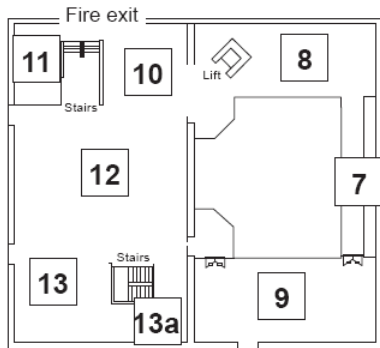

Some Useful Maps

Maritime Museum

Middle deck

1. Entrance, shop and toilets
2. Figureheads
3. Ketch
4. Dolphins
5. Touring exhibition
6. Navy

Upper deck

7. Figureheads
8. Model boats
9. Port Adelaide Nautical Museum
10. Fishing industry
11. Sailmakers Loft and Ships Chandlery
12. Life's a beach
13. Encounter - Flinders and Baudin
- 13a. HMS Investigator anchor

Lower deck

14. Journey by cabin - 1840s
 15. Journey by cabin - 1910s
 16. Journey by cabin - 1950s
 17. Passenger / vessel databases
 18. Pt Adelaide history
 - 18a. Indigenous - Back on the Map
 19. Community gallery - Black Diamond Corner
- } Migration