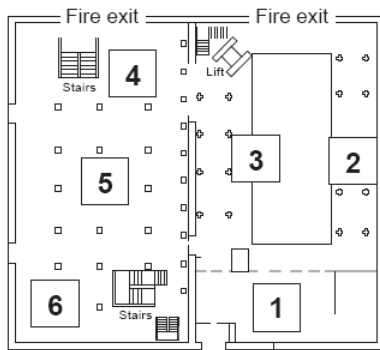

Some Useful Maps

Maritime Museum

Middle deck

1. Entrance, shop and toilets
2. Figureheads
3. Ketch
4. Dolphins
5. Touring exhibition
6. Navy

Upper deck

7. Figureheads
8. Model boats
9. Port Adelaide Nautical Museum
10. Fishing industry
11. Sailmakers Loft and Ships Chandlery
12. Life's a beach
13. Encounter - Flinders and Baudin
- 13a. HMS Investigator anchor

Lower deck

14. Journey by cabin - 1840s
 15. Journey by cabin - 1910s
 16. Journey by cabin - 1950s
 17. Passenger / vessel databases
 18. Pt Adelaide history
 - 18a. Indigenous - Back on the Map
 19. Community gallery - Black Diamond Corner
- } Migration