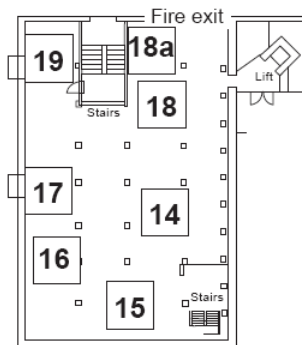

Some Useful Maps

Maritime Museum

Middle deck

1. Entrance, shop and toilets
2. Figureheads
3. Ketch
4. Dolphins
5. Touring exhibition
6. Navy

Upper deck

7. Figureheads
8. Model boats
9. Port Adelaide Nautical Museum
10. Fishing industry
11. Sailmakers Loft and Ships Chandlery
12. Life's a beach
13. Encounter - Flinders and Baudin
- 13a. HMS Investigator anchor

Lower deck

14. Journey by cabin - 1840s
 15. Journey by cabin - 1910s
 16. Journey by cabin - 1950s
 17. Passenger / vessel databases
 18. Pt Adelaide history
 - 18a. Indigenous - Back on the Map
 19. Community gallery - Black Diamond Corner
- } Migration